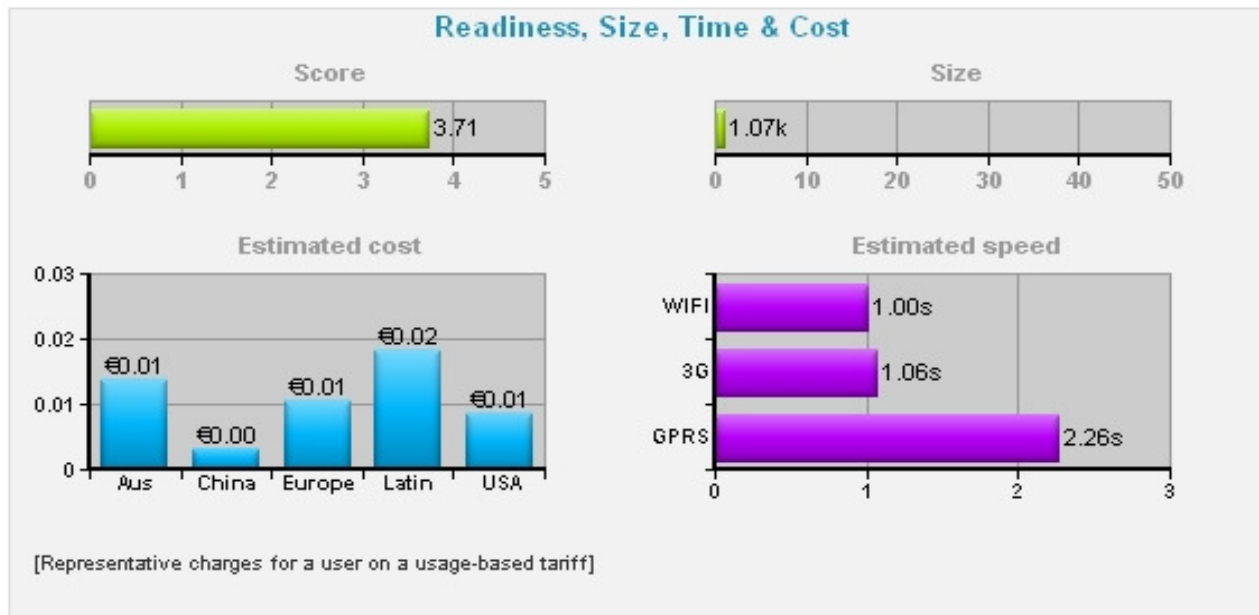

4

Overall

GOOD

<http://mobi.educa.madrid.org>

It will probably display well on a mobile phone.

Your mobi.readiness score is calculated from the results displayed below. Failing tests and large page sizes both lower the score. Read through the report to understand how to improve your score - and your site.