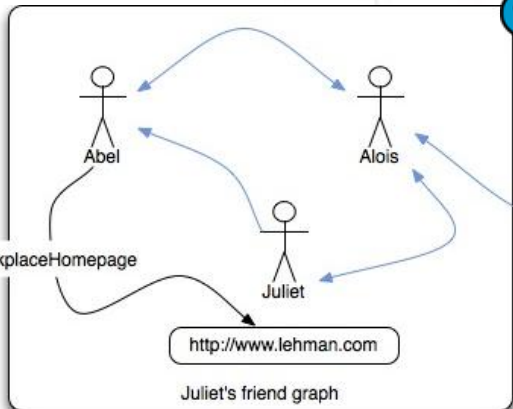

WebID

<http://www.w3.org/2008/09/msnws/papers/foaf+ssl.html>