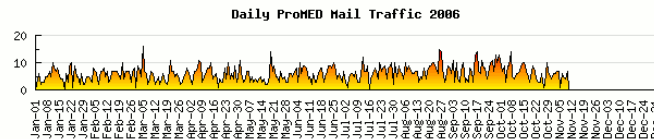

36-Month Sparklines

These are three-year trends of ProMED email traffic for selected topics.

This line graph below shows daily email traffic for ProMED Mail and also includes reports that do not contain geographic information.